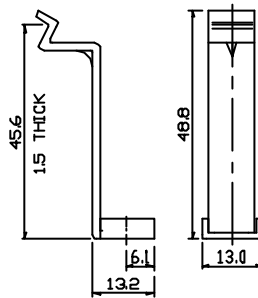

TF039

TAMURA

TF040

SEIJO

TF045

TF046

TF047

TF048

TF049

TF050

PCB HOLDER
(MAT'L = ABS)

TITANIUM FINGER