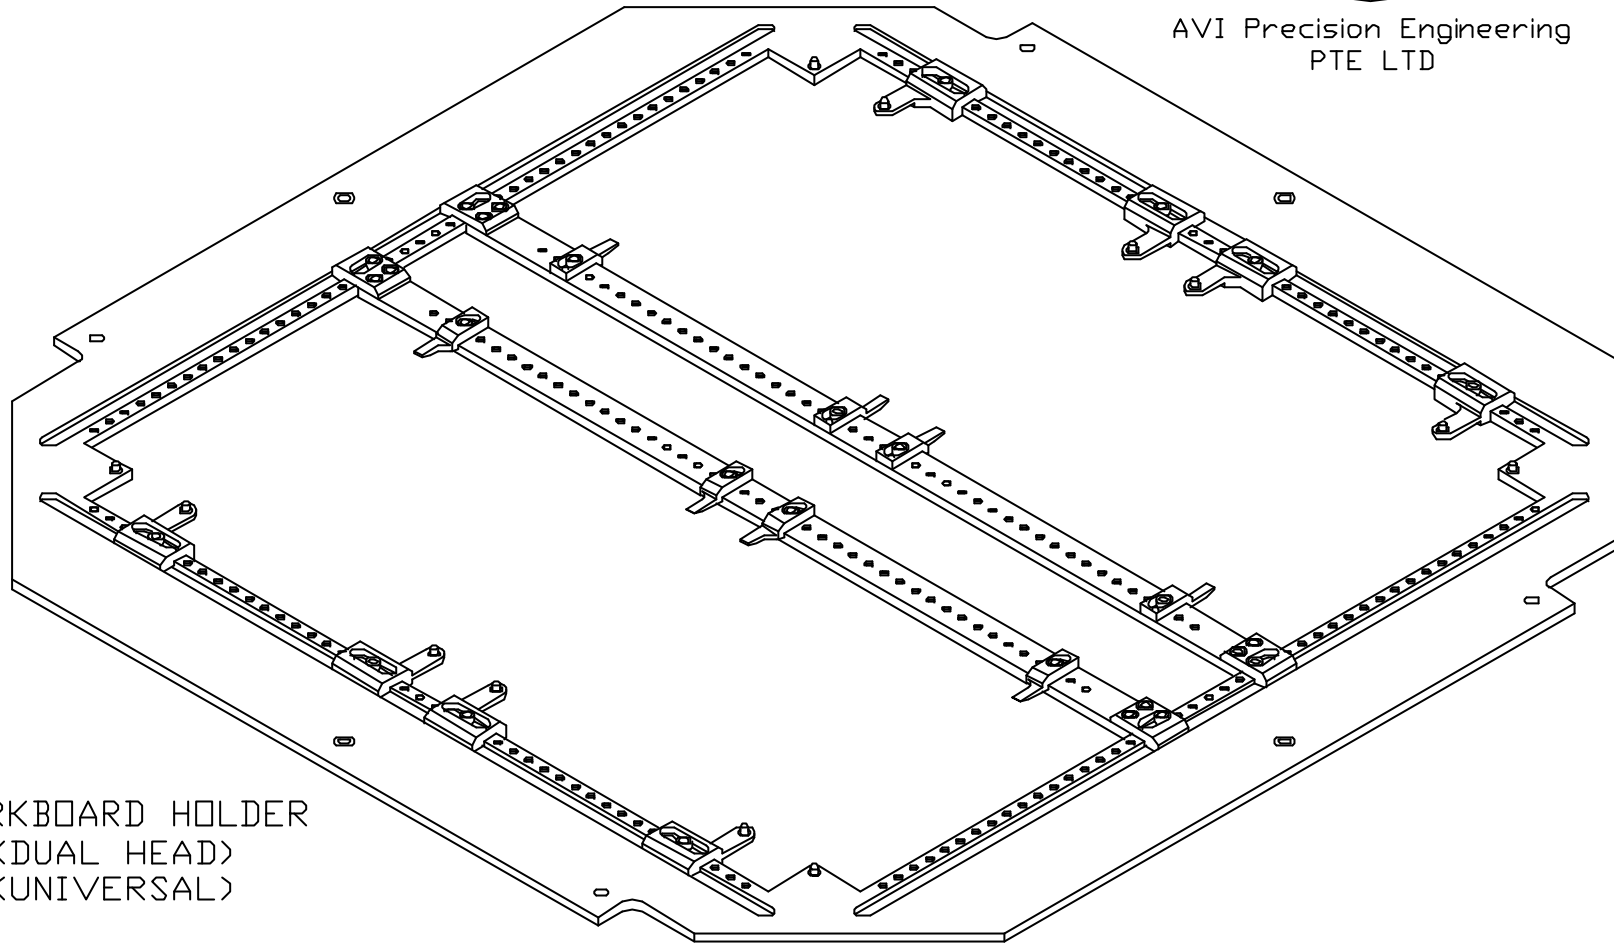

AVI Precision Engineering
PTE LTD

WORKBOARD HOLDER
(DUAL HEAD)
(UNIVERSAL)